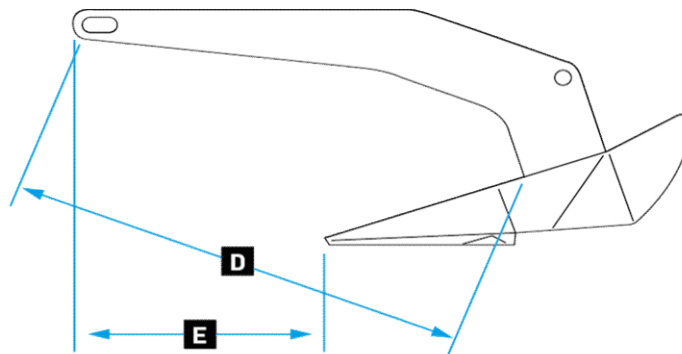

MODEL	STANDARD PLOW STYLE MAX DIMENSIONS				RECOMMENDED SIZE
	ANCHOR LOCKER		W/ ANCHOR ROLLER (OPTIONAL)		
	(A) LENGTH	(B) WIDTH	(D) LENGTH	(B) WIDTH	
180 VIPER	WILL NOT STORE	WILL NOT STORE	NA	NA	9 LBS
200 VIPER	WILL NOT STORE	WILL NOT STORE	NA	NA	9 LBS
220 VIPER	WILL NOT STORE	WILL NOT STORE	NA	NA	13 LBS
240 VIPER	WILL NOT STORE	WILL NOT STORE	NA	NA	13 LBS
186 COMMANDER	WILL NOT STORE	WILL NOT STORE	24"	NO RESTRICTION	9 LBS
206 COMMANDER	WILL NOT STORE	WILL NOT STORE	24"	NO RESTRICTION	9 LBS
228 COMMANDER	WILL NOT FIT, SEE DANFORTH/ WINDLASS				
248 COMMANDER	WILL NOT FIT, SEE DANFORTH/ WINDLASS				
248 COMMNADER	ANCHOR ROLLER W/OPTIONAL WINDLASS		NA	DOES NOT FIT	NA
268 COMMNADER	ANCHOR ROLLER STANDARD		22"	NO RESTRICTION	13 LBS
268 COMMNADER	ANCHOR ROLLER W/OPTIONAL WINDLASS		18"	NO RESTRICTION	13 LBS
288 COMMANDER	ANCHOR ROLLER STANDARD W/ WINDLASS		18"	NO RESTRICTION	22 LBS
328 COMMANDER	ANCHOR ROLLER STANDARD W/ WINDLASS		22"	NO RESTRICTION	22 LBS
368 COMMANDER	ANCHOR ROLLER STANDARD W/ WINDLASS		22"	NO RESTRICTION	22 LBS
226 TRAVELER	27"	22"	27"	NO RESTRICTION	9-14 LBS
249 AVENGER	27"	22"	27"	NO RESTRICTION	9-14 LBS

NOTE: SIZE, WEIGHT AND RECOMMENDED BOAT SIZE VERY FROM MANUFACTURERS.
USE THE ABOVE CHART TO INSURE YOU DO NOT HAVE SIZING ISSUES BEFOR PURCHASING.