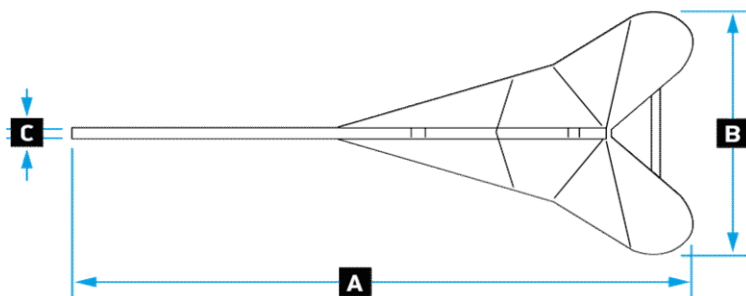

MODEL	STANDARD PLOW STYLE MAX DIMENSIONS				RECOMMENDED SIZE
	ANCHOR LOCKER		W/ ANCHOR ROLLER (OPTIONAL)		
	(A) LENGTH	(B) WIDTH	(D) LENGTH	(B) WIDTH	
180 VIPER	WILL NOT STORE	WILL NOT STORE	NA	NA	9 LBS
200 VIPER	WILL NOT STORE	WILL NOT STORE	NA	NA	9 LBS
220 VIPER	WILL NOT STORE	WILL NOT STORE	NA	NA	13 LBS
240 VIPER	WILL NOT STORE	WILL NOT STORE	NA	NA	13 LBS
186 COMMANDER	WILL NOT STORE	WILL NOT STORE	24"	NO RESTRICTION	9 LBS
206 COMMANDER	WILL NOT STORE	WILL NOT STORE	24"	NO RESTRICTION	9 LBS
228 COMMANDER	WILL NOT FIT, SEE DANFORTH/ WINDLASS				
248 COMMANDER	WILL NOT FIT, SEE DANFORTH/ WINDLASS				
248 COMMNADER	ANCHOR ROLLER W/OPTIONAL WINDLASS		NA	DOES NOT FIT	NA
268 COMMNADER	ANCHOR ROLLER STANDARD		22"	NO RESTRICTION	13 LBS
268 COMMNADER	ANCHOR ROLLER W/OPTIONAL WINDLASS		18"	NO RESTRICTION	13 LBS
288 COMMANDER	ANCHOR ROLLER STANDARD W/ WINDLASS		18"	NO RESTRICTION	22 LBS
328 COMMANDER	ANCHOR ROLLER STANDARD W/ WINDLASS		22"	NO RESTRICTION	22 LBS
368 COMMANDER	ANCHOR ROLLER STANDARD W/ WINDLASS		22"	NO RESTRICTION	22 LBS
226 TRAVELER	27"	22"	27"	NO RESTRICTION	9-14 LBS
249 AVENGER	27"	22"	27"	NO RESTRICTION	9-14 LBS

NOTE: SIZE, WEIGHT AND RECOMMENDED BOAT SIZE VERY FROM MANUFACTURERS.
USE THE ABOVE CHART TO INSURE YOU DO NOT HAVE SIZING ISSUES BEFOR PURCHASING.