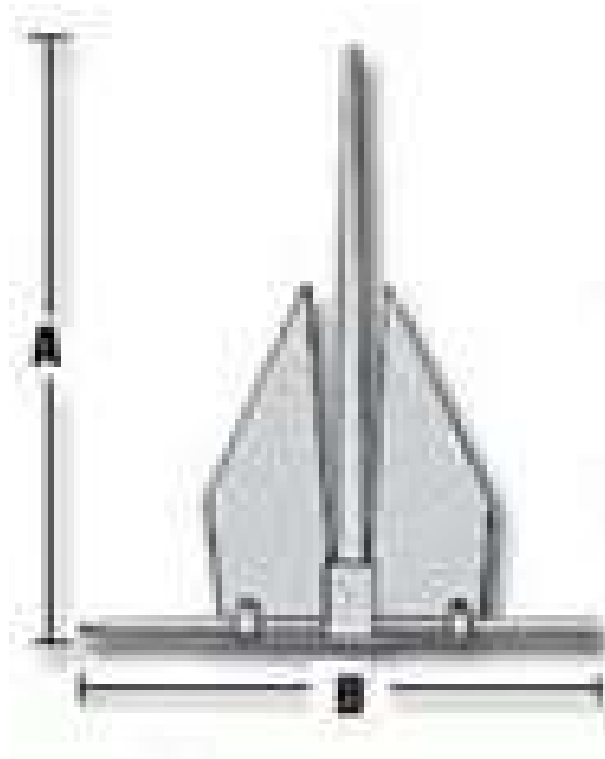

MODEL	STANDARD DANFORTH STYLE MAX DIMENSIONS				
	ANCHOR LOCKER		W/ ANCHOR ROLLER (OPTIONAL)		RECOMMENDED SIZE
	(A) LENGTH	(B) WIDTH	(A) LENGTH	(B) WIDTH	
180 VIPER	24"	21"	NA	NA	5-9 LBS
200 VIPER	24"	21"	NA	NA	5-9 LBS
220 VIPER	24"	21"	NA	NA	8-14 LBS
240 VIPER	24"	22"	NA	NA	9-14 LBS
186 COMMANDER	24"	21"	24"	NO RESTRICTION	5-9 LBS
206 COMMANDER	24"	21"	24"	NO RESTRICTION	5-9 LBS
228 COMMNADER	NO ANCHOR ROLLER		24"	NO RESTRICTION	9-14 LBS
248 COMMNADER	ANCHOR ROLLER NO WINDLASS		18"/ (SEE WINDLASS)	NO RESTRICTION	9-14 LBS
228 /248 COMMNADER	ANCHOR ROLLER STD W/OPTIONAL WINDLASS		18"/ (SEE WINDLASS)	NO RESTRICTION	8 LBS
266 COMMNADER	ANCHOR ROLLER STD W/OPTIONAL WINDLASS		18"	NO RESTRICTION	14 LBS
288 COMMANDER	ANCHOR ROLLER STANDARD W/ WINDLASS		18"	NO RESTRICTION	14 LBS
328 COMMANDER	ANCHOR ROLLER STANDARD W/ WINDLASS		24"	WILL NOT FIT	SEE PLOW
368 COMMANDER	ANCHOR ROLLER STANDARD W/ WINDLASS		24"	WILL NOT FIT	SEE PLOW
226 TRAVELER	27"	22"	27"	NO RESTRICTION	9-14 LBS
249 AVENGER	27"	22"	27"	NO RESTRICTION	9-14 LBS

NOTE: SIZE, WEIGHT AND RECOMMENDED BOAT SIZE VERY FROM MANUFACTURERS.
USE THE ABOVE CHART TO INSURE YOU DO NOT HAVE SIZING ISSUES BEFOR PURCHASING.